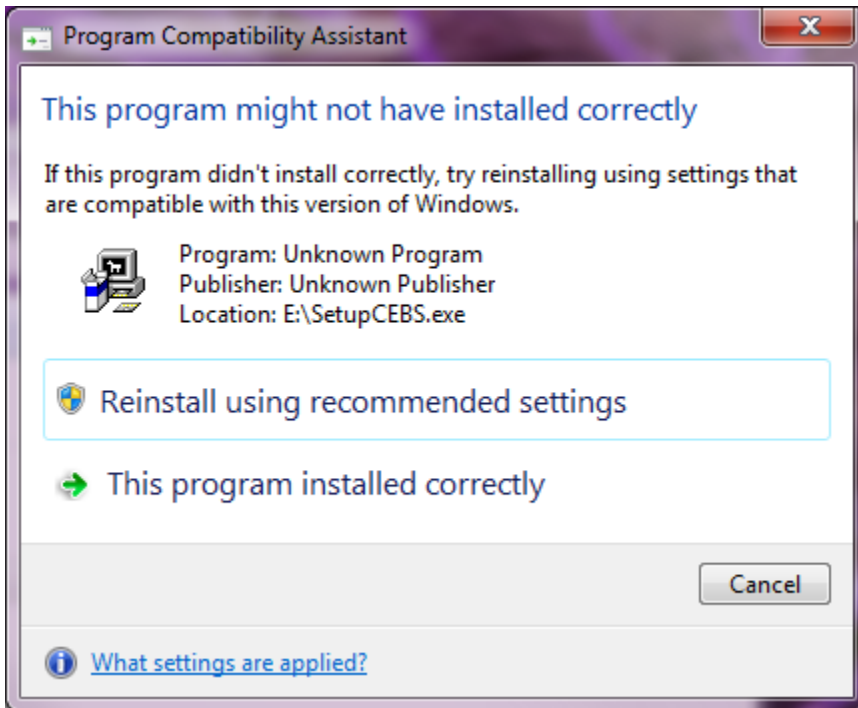

5. Then Yes

It should start the normal Install process