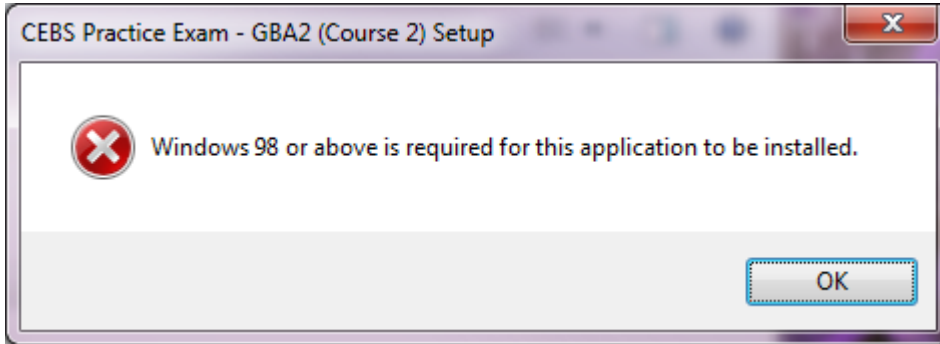

How to Load the Practice Exams on PCs with Windows 7

To load the Practice Exam

1. Insert CD in drive
 - a. If CD does not auto load:
 - i. My Computer > CD Drive > double click SetupCEBS
2. 1st Alert – click Allow
3. At Red X – Windows 98 or above is required for this application to be installed - click ok